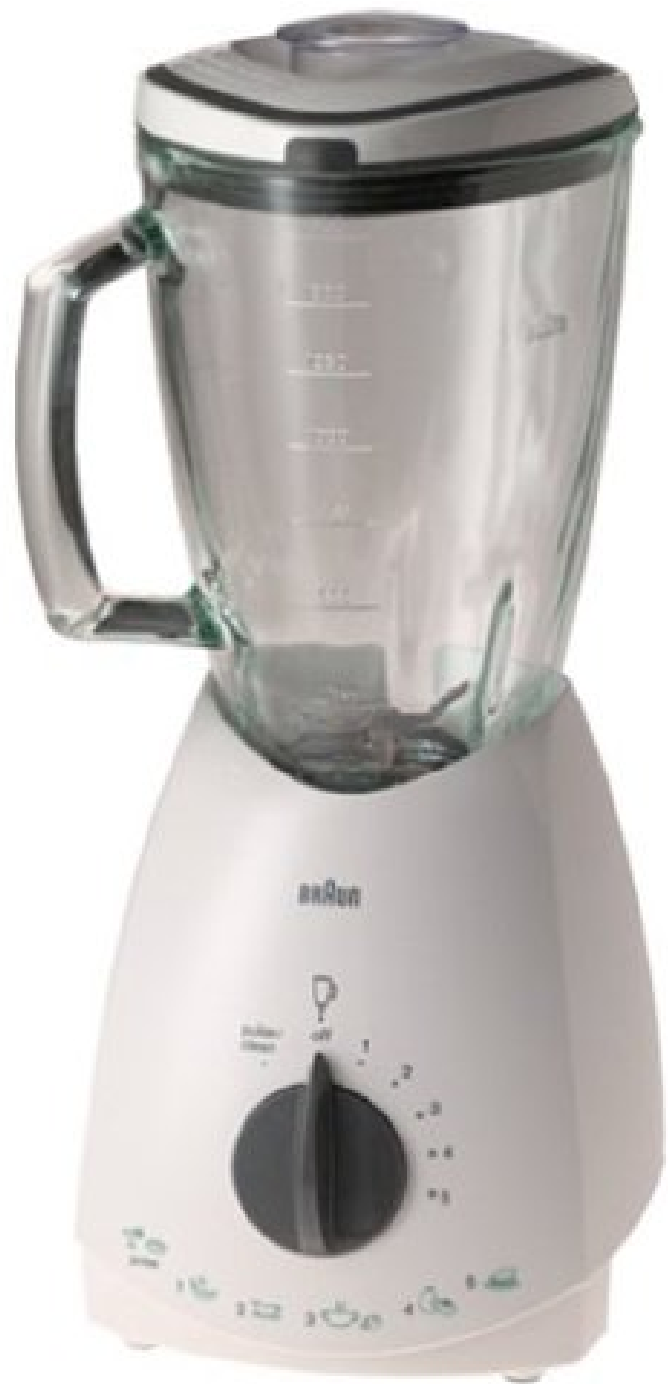

It kneads dough as if by hand; it whips cream up light and fluffy. Muffins are a breeze and blending is done with ease!

- Versatile 2-in-1 handheld kitchen system
- Very powerful 350w motor
- 3 speeds plus pulse setting
- Unique whisk and dough hooks
- Vertical motor alignment for optimal performance in use
- Unique safety features
- Measuring beaker and wall bracket

Code:	64642715
Price:	\$ 38.57 + gst
RRP:	\$ 49.95

MX2050 PowerBlend Bench Blender

Milkshakes, cocktails, fruit smoothies, vegetable puree, scrambled eggs – the possibilities are endless!!

With a big 1.75 litre glass jug and robust 575 watt motor, this benchblender does the lot – even crushed ice!

Enjoy!

Code:	64184770
Price:	\$ 67.86 + gst
RRP:	\$ 89.95

- Powerful 525 watt Bench Blender
- Large capacity, 1.75 litre jug
- 5 speeds with pulse control
- Triangular mouth for easy pouring
- Knife safety system
- Ideal for ice crushing, preparing drinks and food

MX2000 PowerBlend Bench Blender

Milkshakes, cocktails, fruit smoothies, vegetable puree, scrambled eggs – the possibilities are endless!!

With a giant 2.0 litre plastic jug and robust 575 watt motor, this benchblender is ideal for the large family.